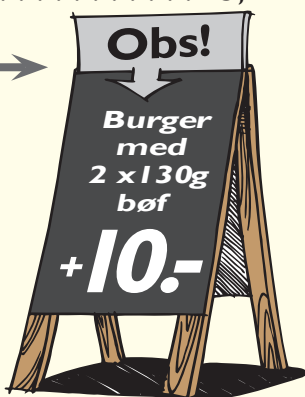

Ristet pølse	18,-
Brød	5,-
Fransk hotdog	25,-
Toast	22,-
Cowboytoast	25,-